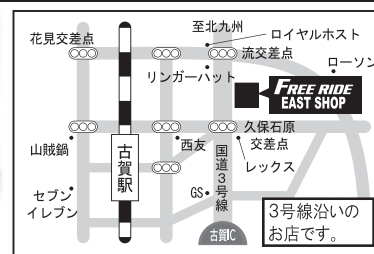

FUKUOKA EAST SHOP

TEL 092-942-7889

営業時間/11:00~20:00
毎週水曜日(祝・祭日除く)
〒811-3118 福岡県古賀市新久保1丁目6-30

在庫台数200台

パーツ、アクセサリ、ウェア、その他が充実